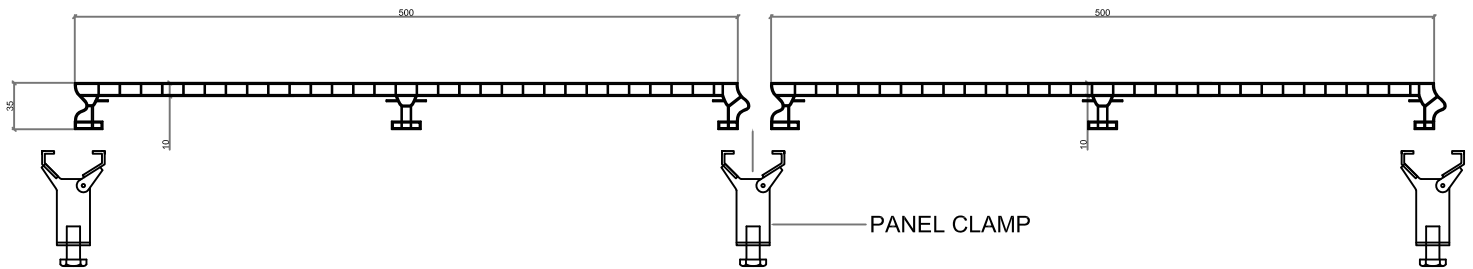

ULTRSPAN EXTRA INTERLOCKING 100% RECYCLED PVC TWIN WALL, LIGHTWEIGHT TEMPORARY HOARDINGS. NO LIMIT TO HEIGHT OR OVERALL SURFACE AREA THAT CAN BE COVERED. CLASS 0 SURFACE SPREAD OF FLAME. THIS PANEL REDUCES REFLECTIVE SOUND BY 15 db. BAFFLES CAN BE SLOTTED INTO THE REVERSE OF THE PANELS TO INCREASE THE SOUND ATTENUATION BY A FURTHER 25 DECIBELS.

ULTRSPAN EXTRA 500mm WIDE X 35mm THICK. ALTERNATIVE PANEL SIZE INCLUDES 667mm WIDE.

ULTRSPAN EXTRA 500 1:5
 KKULTRAEX500 - 500mm X 35mm

CORNER PROFILE 35MM 1:5 BASE TRACK PROFILE & EDGE TRIM 1:5 H DIVIDER 1:5 CORNER ANGLE 1:5 CORNER ANGLE 1:5
 KKDET - 35mm KKDHD - 35mm KKDC50 - 50mm KKDC75 - 75mm

TYPICAL 35mm ULTRSPAN PANEL (4 NO PER 2m BAY) CROSS SECTION (NTS.)

NOTES

ULTRSPAN EXTRA OFFERS UNLIMITED SCOPE FOR LARGE SCALE TEMPORARY HOARDINGS. ULTRSPAN EXTRA CAN CONCEAL HEAVY DUTY RENOVATIONS WITHIN A BUSY STORE ENVIRONMENT. CUSTOMERS ARE TOTALLY PROTECTED AND UNAWARE OF THE WORK GOING ON BEHIND THE HOARDING. ALTERNATIVE PANEL SIZES ARE AVAILABLE, INCLUDING 667mm WIDE.